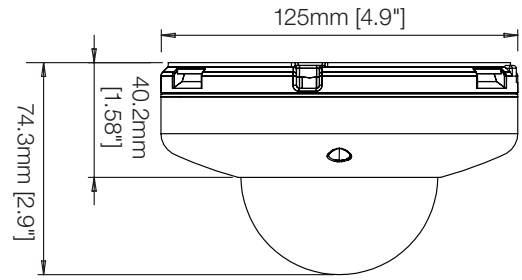

IP66 Rated

5 Year Warranty

Dimensions (unit : mm)

Summary

The MF21M8TIR MEGApix® camera is a triple codec Flat Vandal Dome network camera that provides 1080P megapixel resolution at 30 frames per second. The camera's advanced technologies such as True Day and Night, 3D-DNR, WDR, and Smart IR will deliver the best images in any type of environment. And Power over Ethernet will simplify installation by connecting both power and network through a single cable.